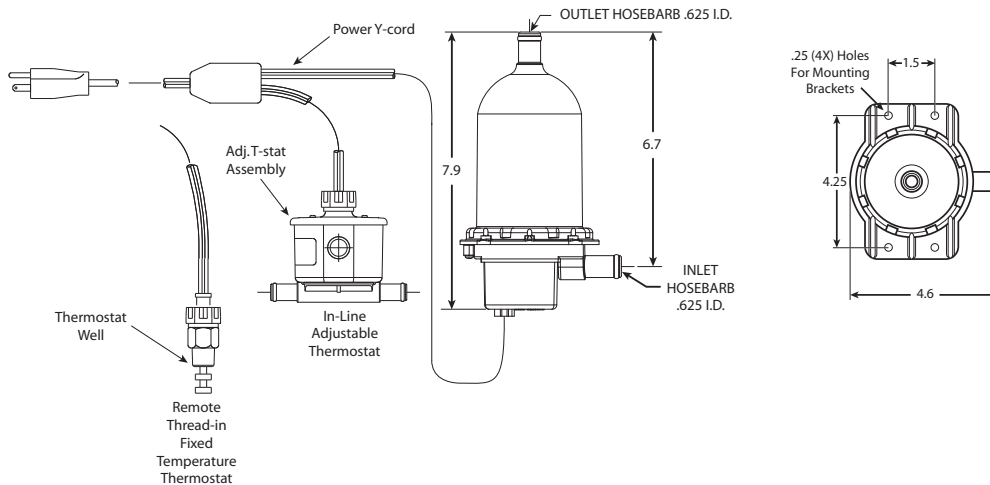

Small Tank Heaters

TPS Model w/in-line adjustable and remote thread-in fixed thermostat
Single Phase
500-2000 Watts
120V & 240V

Ambient Above -20° F	Ambient Below -20° F	Kim Hotstart Model Number	Volts	Watts	Phase	Amps	Thermostat Range	
							On	Off
150 Cubic Inch or Less	150 Cubic Inch or Less	TPS051GT12-001*	120	500	1	4.2	100°F	120°F
		TPS051GT12-A00	120	500	1	4.2	ADJUSTABLE	
		TPS052GT12-001*	240	500	1	2.1	100°F	120°F
		TPS052GT12-A00	240	500	1	2.1	ADJUSTABLE	
350 Cubic Inch or Less	200 Cubic Inch or Less	TPS101GT12-001*	120	1000	1	8.4	100°F	120°F
		TPS101GT12-A00	120	1000	1	8.4	ADJUSTABLE	
		TPS102GT12-001*	240	1000	1	4.2	100°F	120°F
		TPS102GT12-A00	240	1000	1	4.2	ADJUSTABLE	
350 — 500 Cubic Inch or Less	200 — 300 Cubic Inch or Less	TPS151GT12-001*	120	1500	1	12.5	100°F	120°F
		TPS151GT12-A00	120	1500	1	12.5	ADJUSTABLE	
		TPS152GT12-001*	240	1500	1	6.3	100°F	120°F
		TPS152GT12-A00	240	1500	1	6.3	ADJUSTABLE	
500 — 700 Cubic Inch or Less	300 — 400 Cubic Inch or Less	TPS181GT12-001*	120	1800	1	15	100°F	120°F
		TPS181GT12-A00	120	1800	1	15	ADJUSTABLE	
		TPS202GT12-001*	240	2000	1	8.3	100°F	120°F
		TPS202GT12-A00	240	2000	1	8.3	ADJUSTABLE	

* Remote thread-in fixed temperature thermostat

ADJUSTABLE 90-130°F
(On differential - 20° F)

In-line thermostat options:

Model Number	Volts	Watts	Thermostat Range On Off	Replaceable Parts			
				Sensing Unit	Element	Power Y-cord	Thermostat Well
TPS051GT12-001*	120	500	100°F 120°F	LSU-10	REPS051T12	TPS-YC1	TW2374-1
TPS051GT12-A00	120	500	ADJUSTABLE	RSU90-130	REPS051T12	#	#
TPS052GT12-001*	240	500	100°F 120°F	LSU-10	REPS052T12	TPS-YC2	TW2374-1
TPS052GT12-A00	240	500	ADJUSTABLE	RSU90-130	REPS052T12	#	#
TPS101GT12-001*	120	1000	100°F 120°F	LSU-10	REPS101T12	TPS-YC1	TW2374-1
TPS101GT12-A00	120	1000	ADJUSTABLE	RSU90-130	REPS101T12	#	#
TPS102GT12-001*	240	1000	100°F 120°F	LSU-10	REPS102T12	TPS-YC2	TW2374-1
TPS102GT12-A00	240	1000	ADJUSTABLE	RSU90-130	REPS102T12	#	#
TPS151GT12-001*	120	1500	100°F 120°F	LSU-10	REPS151T12	TPS-YC1	TW2374-1
TPS151GT12-A00	120	1500	ADJUSTABLE	RSU90-130	REPS151T12	#	#
TPS152GT12-001*	240	1500	100°F 120°F	LSU-10	REPS152T12	TPS-YC2	TW2374-1
TPS152GT12-A00	240	1500	ADJUSTABLE	RSU90-130	REPS152T12	#	#
TPS181GT12-001*	120	1800	100°F 120°F	LSU-10	REPS181T12	12P16H54S54X10UU	TW2374-1
TPS181GT12-A00	120	1800	ADJUSTABLE	RSU90-130	REPS181T12	#	#
TPS202GT12-001*	240	2000	100°F 120°F	LSU-10	REPS202T12	TPS-YC2	TW2374-1
TPS202GT12-A00	240	2000	ADJUSTABLE	RSU90-130	REPS202T12	#	#

* Remote thread-in fixed temperature thermostat

Call Factory

Replacement Parts

For TPS Model heaters w/in-line adjustable and remote thread-in fixed thermostat

Common Replacement Parts For ALL TPS Model Heaters:

- Tank
- Box
- Element O-ring

See table on p. 6