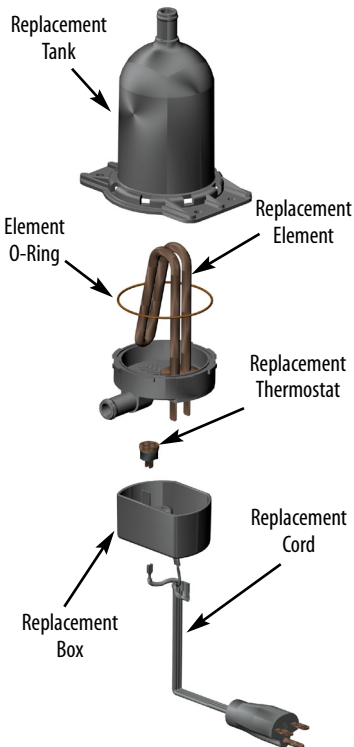

Replacement Parts

For TPS Model heaters

Model Number	Volts	Watts	Thermostat Range		Replaceable Parts							
					On	Off	T-Stat	Element	Tank	Box	Power Cord	Element O-ring
TPS051GT8-000	120	500	80°F	100°F	LSU-8	REPS051T8	TPS-T	CPS-1	11P48UU	TPS-BOR		
TPS051GT10-000	120	500	100°F	120°F	LSU-10	REPS051T10	TPS-T	CPS-1	11P48UU	TPS-BOR		
TPS051GT12-000	120	500	120°F	140°F	LSU-12	REPS051T12	TPS-T	CPS-1	11P48UU	TPS-BOR		
TPS052GT8-000	240	500	80°F	100°F	LSU-8	REPS052T8	TPS-T	CPS-1	21P48UU	TPS-BOR		
TPS052GT10-000	240	500	100°F	120°F	LSU-10	REPS052T10	TPS-T	CPS-1	21P48UU	TPS-BOR		
TPS052GT12-000	240	500	120°F	140°F	LSU-12	REPS052T12	TPS-T	CPS-1	21P48UU	TPS-BOR		
TPS101GT8-000	120	1000	80°F	100°F	LSU-8	REPS101T8	TPS-T	CPS-1	11P48UU	TPS-BOR		
TPS101GT10-000	120	1000	100°F	120°F	LSU-10	REPS101T10	TPS-T	CPS-1	11P48UU	TPS-BOR		
TPS101GT12-000	120	1000	120°F	140°F	LSU-12	REPS101T12	TPS-T	CPS-1	11P48UU	TPS-BOR		
TPS102GT8-000	240	1000	80°F	100°F	LSU-8	REPS102T8	TPS-T	CPS-1	21P48UU	TPS-BOR		
TPS102GT10-000	240	1000	100°F	120°F	LSU-10	REPS102T10	TPS-T	CPS-1	21P48UU	TPS-BOR		
TPS102GT12-000	240	1000	120°F	140°F	LSU-12	REPS102T12	TPS-T	CPS-1	21P48UU	TPS-BOR		
TPS151GT8-000	120	1500	80°F	100°F	LSU-8	REPS151T8	TPS-T	CPS-1	11P48UU	TPS-BOR		
TPS151GT10-000	120	1500	100°F	120°F	LSU-10	REPS151T10	TPS-T	CPS-1	11P48UU	TPS-BOR		
TPS151GT12-000	120	1500	120°F	140°F	LSU-12	REPS151T12	TPS-T	CPS-1	11P48UU	TPS-BOR		
TPS152GT8-000	240	1500	80°F	100°F	LSU-8	REPS152T8	TPS-T	CPS-1	21P48UU	TPS-BOR		
TPS152GT10-000	240	1500	100°F	120°F	LSU-10	REPS152T10	TPS-T	CPS-1	21P48UU	TPS-BOR		
TPS152GT12-000	240	1500	120°F	140°F	LSU-12	REPS152T12	TPS-T	CPS-1	21P48UU	TPS-BOR		
TPS181GT8-000	120	1800	80°F	100°F	LSU-8	REPS181T8	TPS-T	CPS-1	12P48UU	TPS-BOR		
TPS181GT10-000	120	1800	100°F	120°F	LSU-10	REPS181T10	TPS-T	CPS-1	12P48UU	TPS-BOR		
TPS181GT12-000	120	1800	120°F	140°F	LSU-12	REPS181T12	TPS-T	CPS-1	12P48UU	TPS-BOR		
TPS202GT8-000	240	2000	80°F	100°F	LSU-8	REPS202T8	TPS-T	CPS-1	21P48UU	TPS-BOR		
TPS202GT10-000	240	2000	100°F	120°F	LSU-10	REPS202T10	TPS-T	CPS-1	21P48UU	TPS-BOR		
TPS202GT12-000	240	2000	120°F	140°F	LSU-12	REPS202T12	TPS-T	CPS-1	21P48UU	TPS-BOR